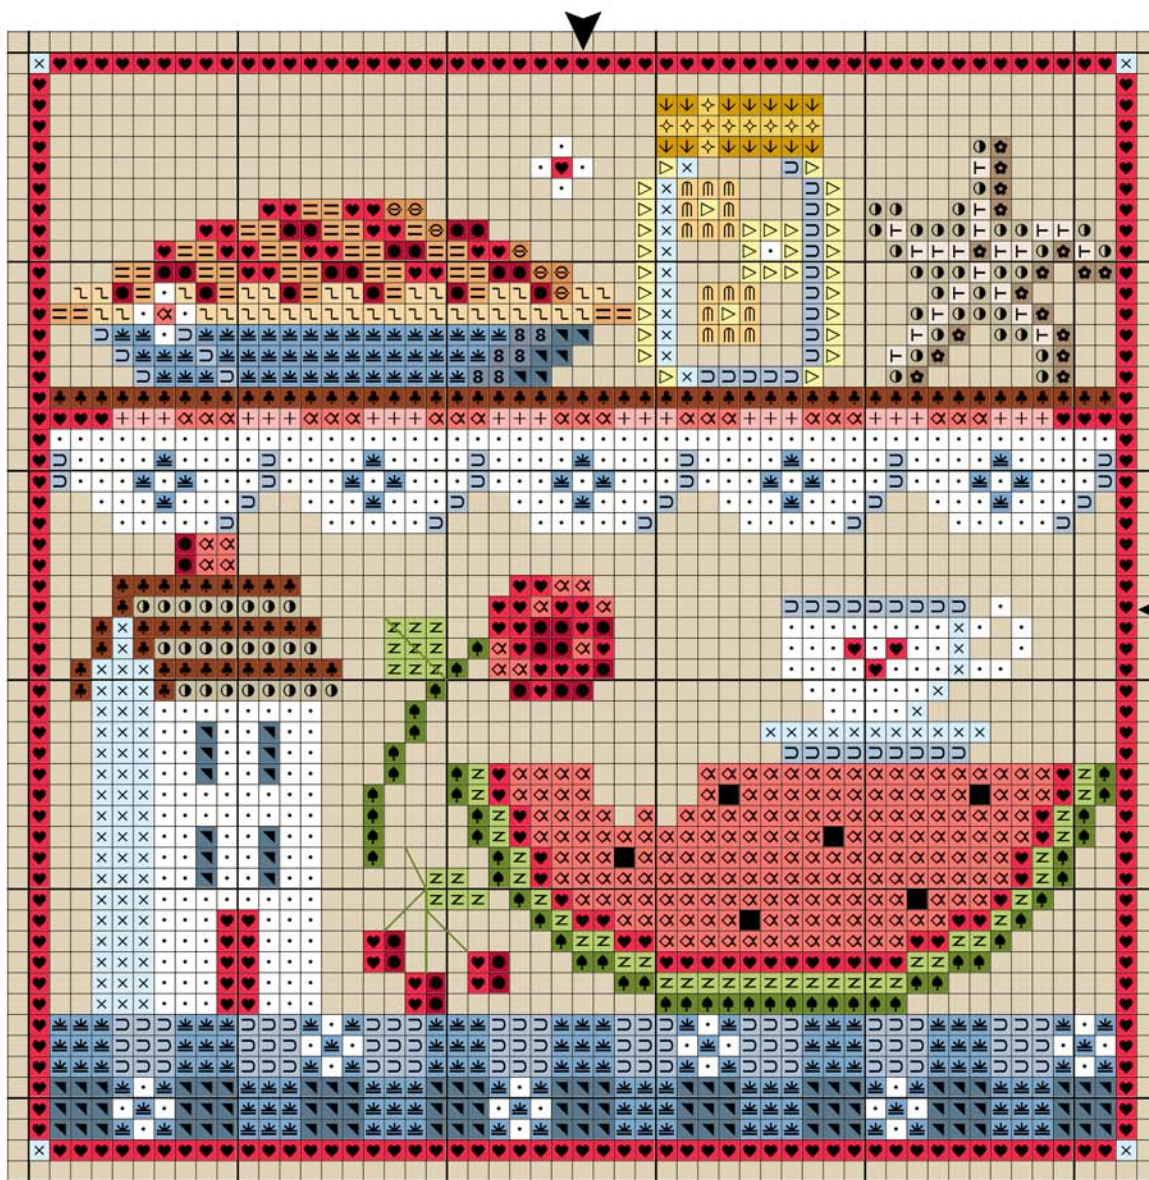

Seasonal Pantry - Summer

Complimentary Cross Stitch Design by Brooke Nolan

Brooke's Books

P U B L I S H I N G

On Etsy as BrookesBooksStore

www.brookesbooks.com

brooke@brookesbooks.com

On Craftsy, Facebook, Pinterest &

Instagram as Brooke's Books Publishing

On Twitter @brookesbooksmom

Copyright © 2016 Brooke's Books Publishing

For personal use only.

This design may not be sold or distributed in any form.

Spring

Autumn

Winter

Collect all four seasons.

Summer Pantry

A Complimentary Cross Stitch Design by Brooke Nolan

Are you ready for a challenge?...A "Freebie Challenge", that is. I charted this design with a basic DMC palette. You can choose to follow the DMC key but I hope you will stitch it with colors, specialty threads, beads, etc...that spark your imagination or better fit your style.

Symbol	DMC	Color
•	B5200	Snow White
+	761	Salmon Lt
⊗	3712	Salmon Md
♥	347	Salmon Vy Dk
●	498	Christmas Red Dk
▽	3078	Golden Yellow Vy Lt
⊖	3855	Autumn Gold Lt
◇	3822	Straw Lt
↓	729	Old Gold Md
Z	471	Avocado Green Lt
♣	469	Avocado Green
x	3753	Antique Blue Ult Lt
U	3752	Antique Blue Vy Lt
⊗	3755	Baby Blue
∞	932	Antique Blue Lt
▲	931	Antique Blue Md
T	3866	Mocha Brown Ult Lt
●	644	Beige Gray Md
⊗	3032	Mocha Brown Md
└	739	Tan Ultra Vy Lt
	437	Tan Lt
⊗	436	Tan
♣	433	Brown Md
■	310	Black