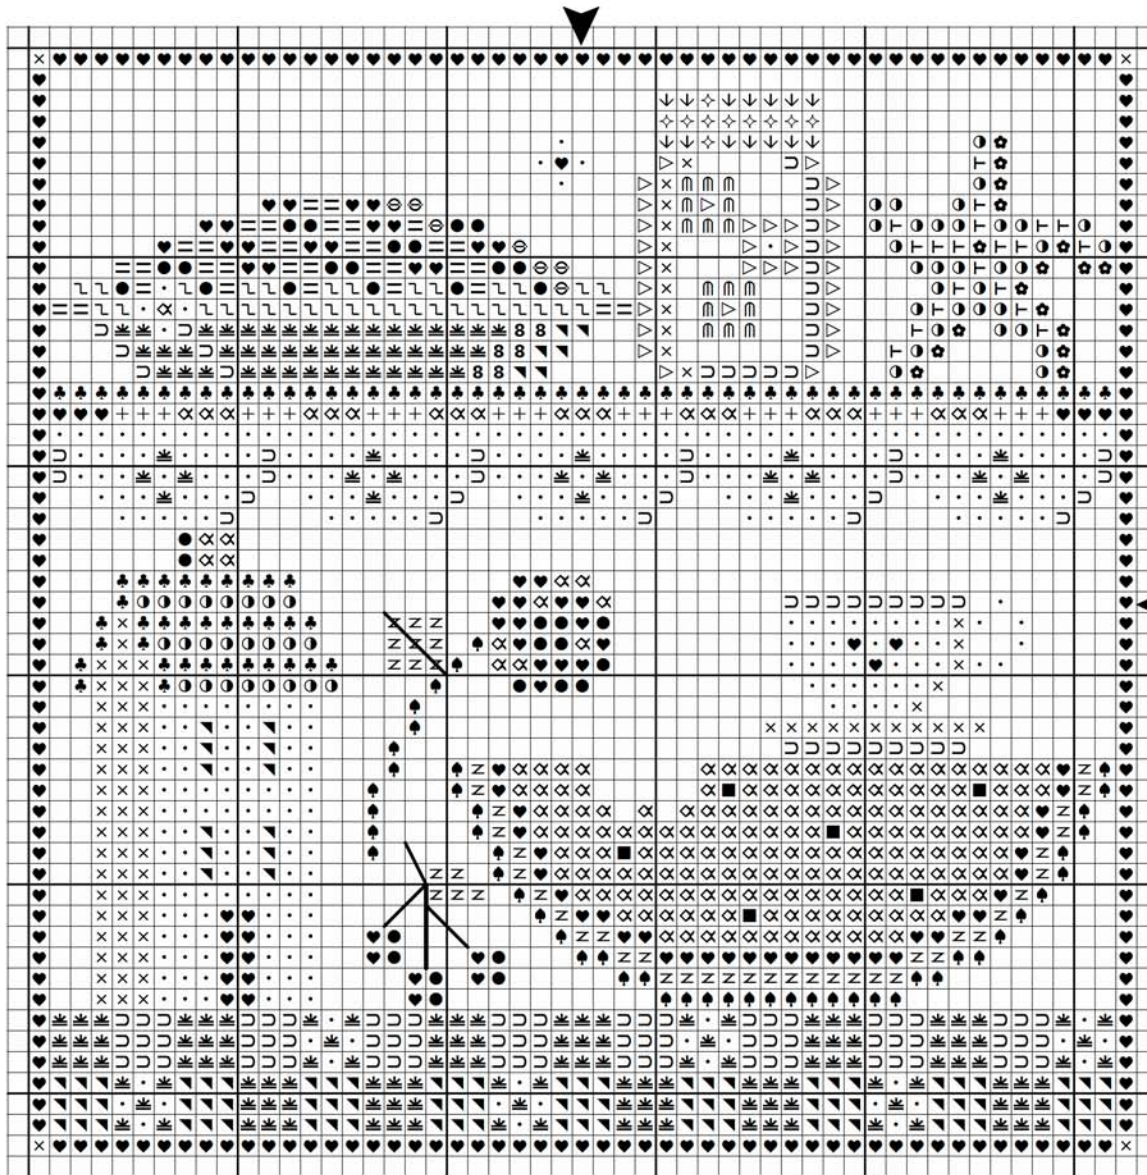

Summer Pantry

A Complimentary Cross Stitch Design by Brooke Nolan

Are you ready for a challenge?...A "Freebie Challenge", that is. I charted this design with a basic DMC palette. You can choose to follow the DMC key but I hope you will stitch it with colors, specialty threads, beads, etc...that spark your imagination or better fit your style.

Brooke's Books Publishing ©2016, All Rights Reserved

Symbol	DMC	Color
•	B5200	Snow White
+	761	Salmon Lt
⊗	3712	Salmon Md
♥	347	Salmon Vy Dk
●	498	Christmas Red Dk
▽	3078	Golden Yellow Vy Lt
⊖	3855	Autumn Gold Lt
◇	3822	Straw Lt
←	729	Old Gold Md
∩	471	Avocado Green Lt
♣	469	Avocado Green
x	3753	Antique Blue Ult Lt
U	3752	Antique Blue Vy Lt
⊗	3755	Baby Blue
⊗	932	Antique Blue Lt
∟	931	Antique Blue Md
T	3866	Mocha Brown Ult Lt
⊗	644	Beige Gray Md
⊗	3032	Mocha Brown Md
∟	739	Tan Ultra Vy Lt
∥	437	Tan Lt
⊗	436	Tan
♣	433	Brown Md
■	310	Black

Back Stitch: Using 2 ply DMC 469, back stitch the cherry stems.

Dimensions: 53 x 53 Stitches

Brooke's Books
PUBLISHING

brooke@brookesbooks.com

brookesbooks.com

On Etsy as BrookesBooksStore

On Craftsy, Facebook, Pinterest & Instagram
as Brooke's Books Publishing

On Twitter as @brookesbooksmom