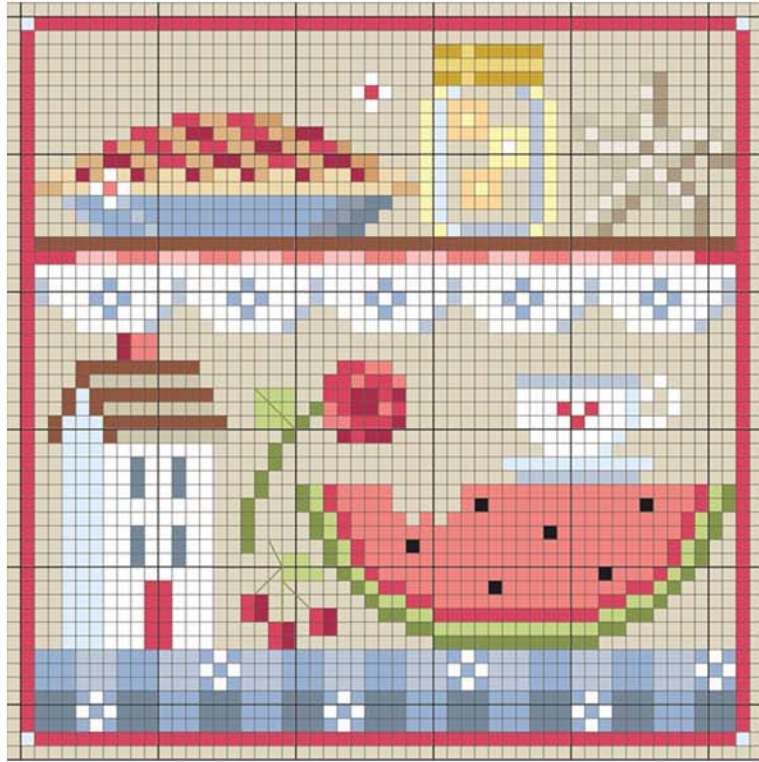

Seasonal Pantry - Summer

Complimentary Cross Stitch Design by Brooke Nolan

Brooke's Books

P U B L I S H I N G

On Etsy as BrookesBooksStore

www.brookesbooks.com

brooke@brookesbooks.com

On Craftsy, Facebook, Pinterest &

Collect all four seasons.

Summer Pantry

A Complimentary Cross Stitch Design by Brooke Nolan

Are you ready for a challenge?...A "Freebie Challenge", that is. I charted this design with a basic DMC palette. You can choose to follow the DMC key but I hope you will stitch it with colors, specialty threads, beads, etc...that spark your imagination or better fit your style.

On Twitter as @brookesbooksmom

Brooke's Books Publishing ©2016, All Rights Reserved

Summer Pantry

A Complimentary Cross Stitch Design by Brooke Nolan

Are you ready for a challenge?...A "Freebie Challenge", that is. I charted this design with a basic DMC palette. You can choose to follow the DMC key but I hope you will stitch it with colors, specialty threads, beads, etc...that spark your imagination or better fit your style.