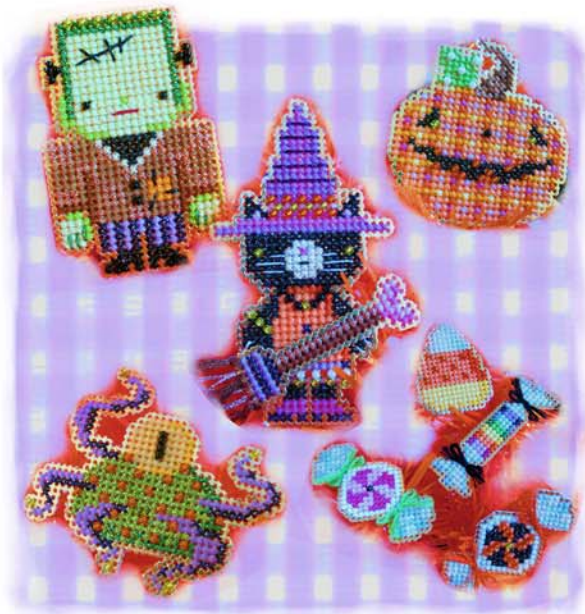

Prices are Suggested Retail
Stitch-a-Little® Spooky Critters

Pins, Ornaments, & Embellishments

Spooky Critters I

SALSCICP - Chart Pack - $12.00 ea.

SALSCICO - Chart Only - $8.00 ea.