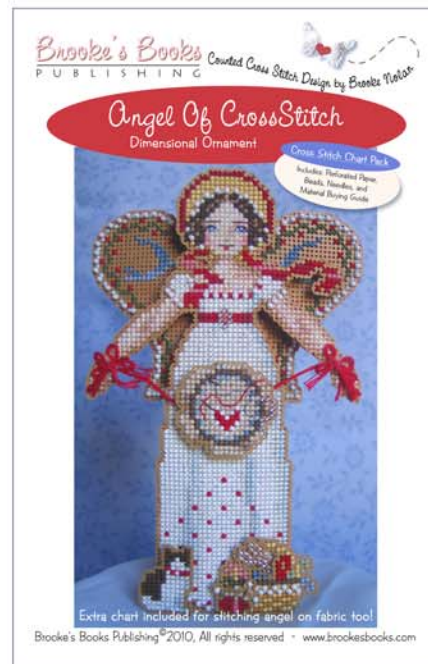

Spirit of America & Angel of Cross Stitch Ornaments

Angel of Cross Stitch

SAAmericaCP - Chart Pack - $12.00 ea. AngelOfCrossStitchCP - Chart Pack - $12.00 ea.

SAAmericaCO - Chart Only - $8.00 ea. AngelOfCrossStitchCO - Chart Only - $8.00 ea.

Chart Packs Include: Wichelt Imports® 14 count perforated Paper, Mill Hill® seed beads, tapestry & beading needles, and charts with complete finishing instructions.

Floss & Kreinik #8 Fine Braids Not Included
(DMC conversions included for Kreinik braids.)

Finished Dimensions Approximately 5" x 7"

Retailers: Order by email at meagan@brookesbooks.com or call 208-448-2026
FREE SHIPPING FOR ALL RETAILERS